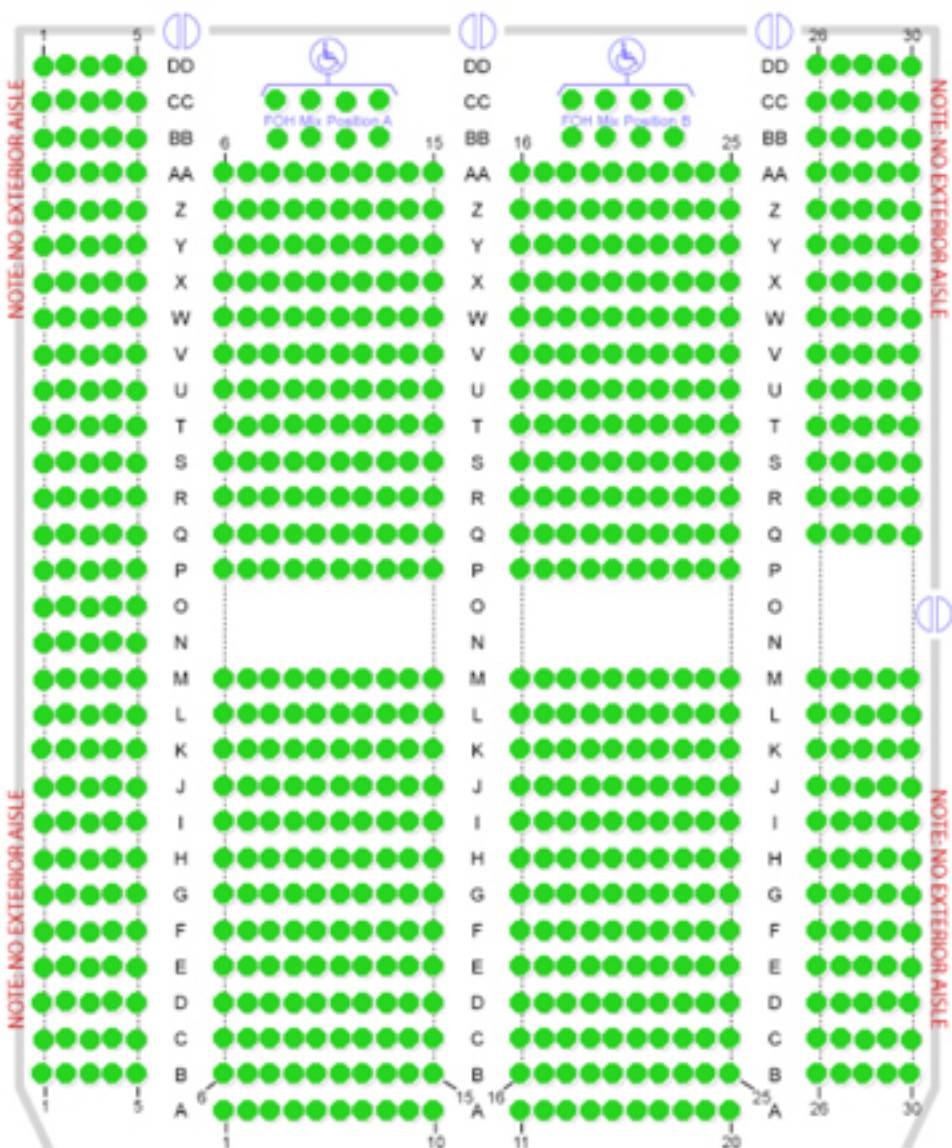

To Stage 74'

POWERED BY SABO

NOTE: NO EXTERIOR AISLE

NOTE: NO EXTERIOR AISLE

NOTE: NO EXTERIOR AISLE

NOTE: NO EXTERIOR AISLE